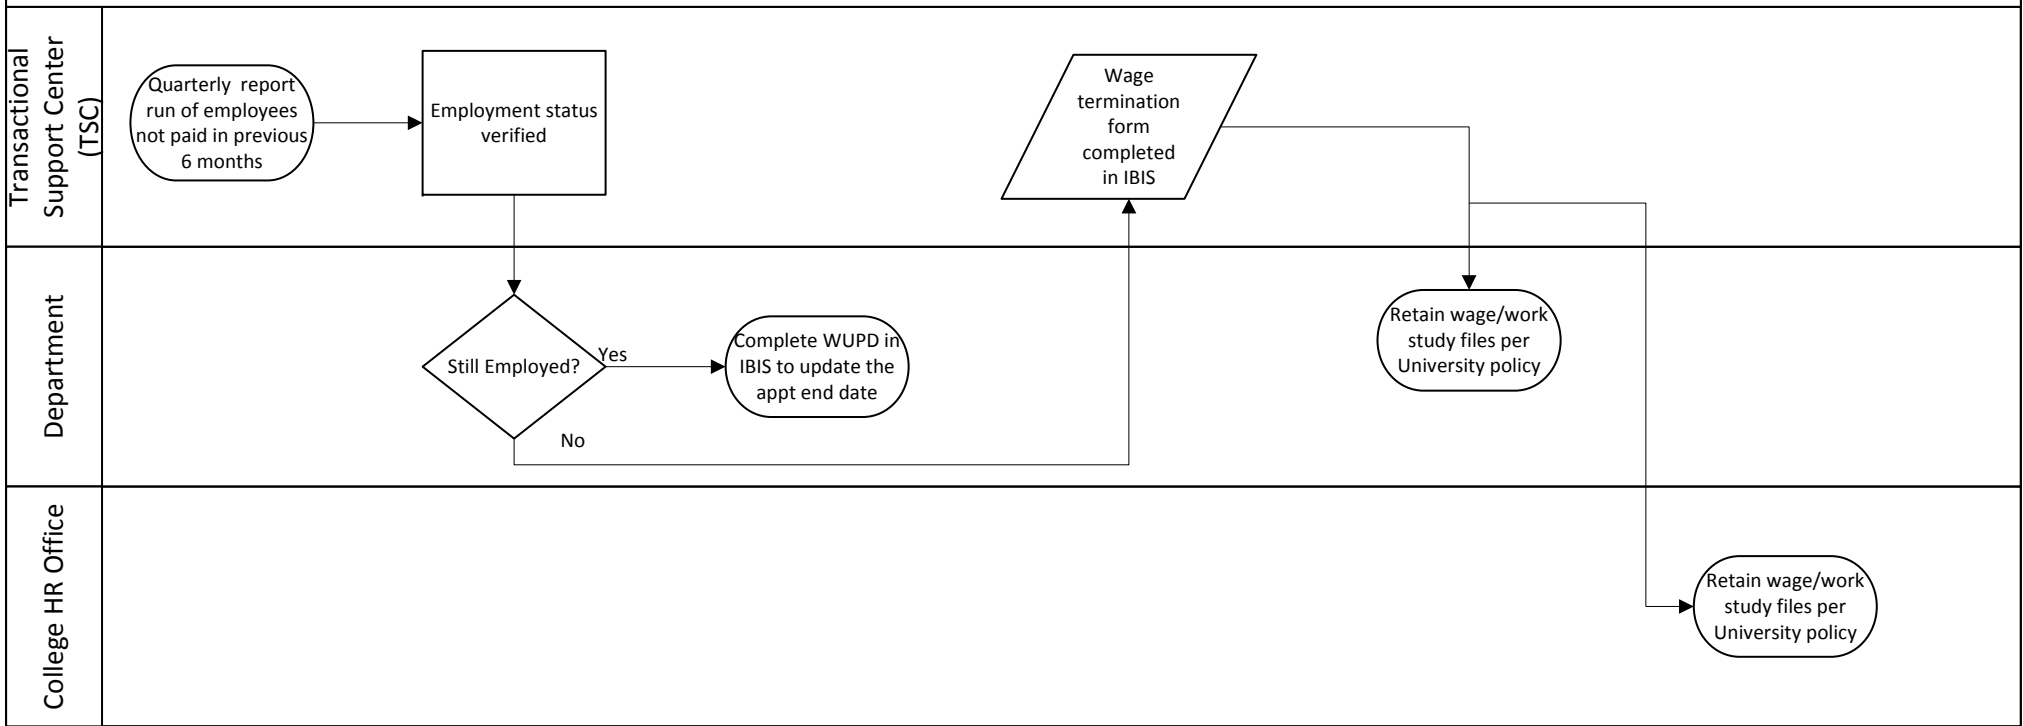

Wage Appointment Monitoring

Phase

Key:

--	--	--	--	--	--

Definitions:

<p>IBIS: Integrated Business Information System</p> <p>WUPD: Wage Update (Human Resources)</p>	<p>December 2015; Human Resources Transformation (HRT) Pilot PSU</p>
--	--