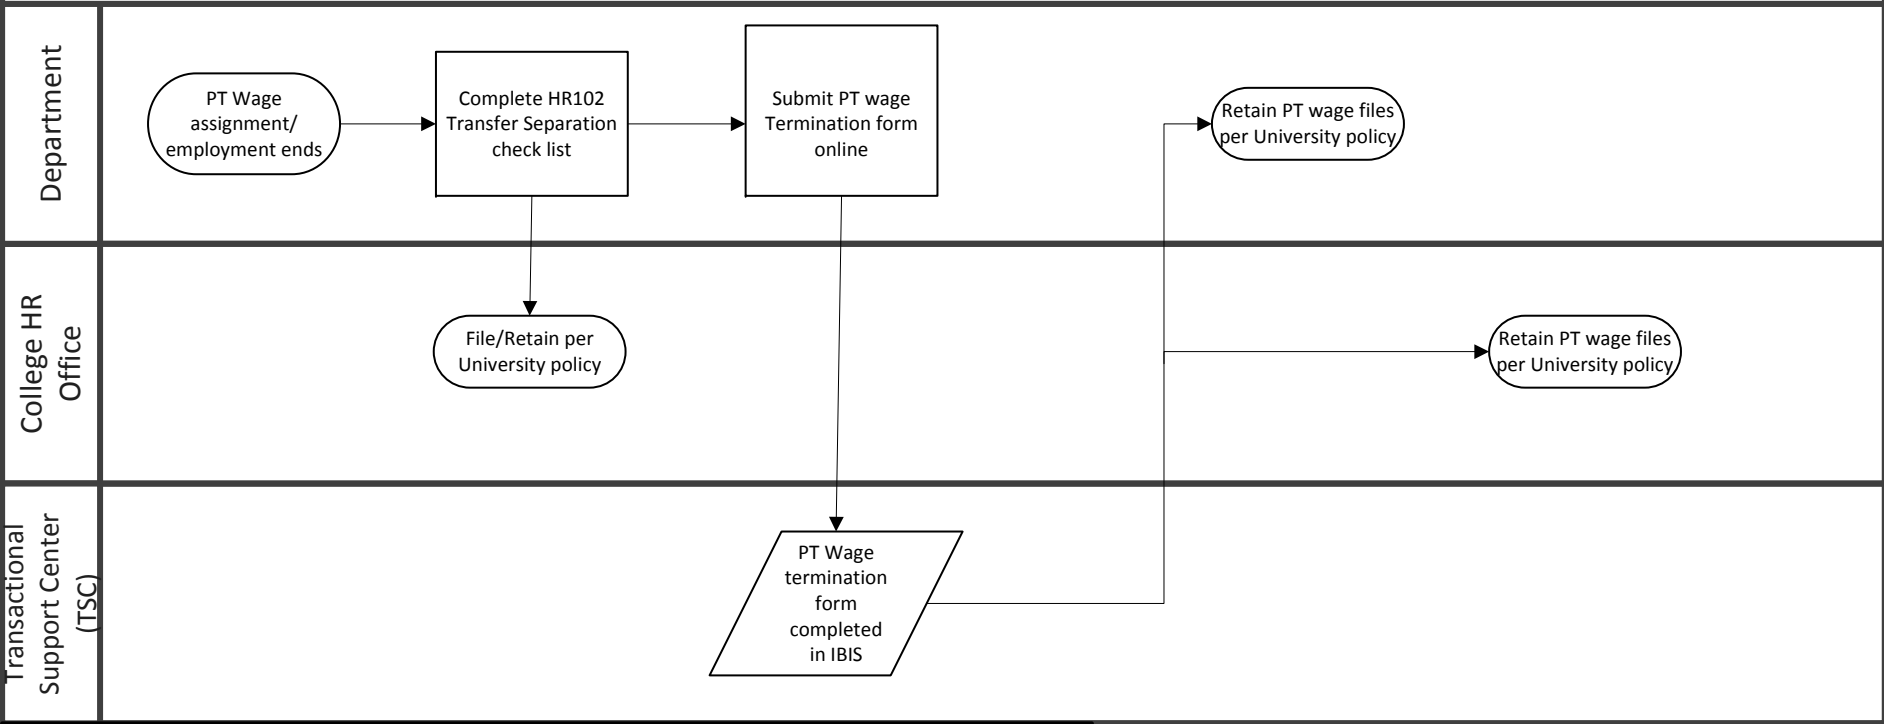

Termination Process – Part Time (PT) Wage

Phase

Key:

- Start/Stop
- Document/
Report
- Decision
- Input/
Output
- Process/
Action/
Function
- Off Page
Reference

Definition:
IBIS: Integrated Business Information System

December 2015; Human Resources Transformation (HRT) Pilot PSU